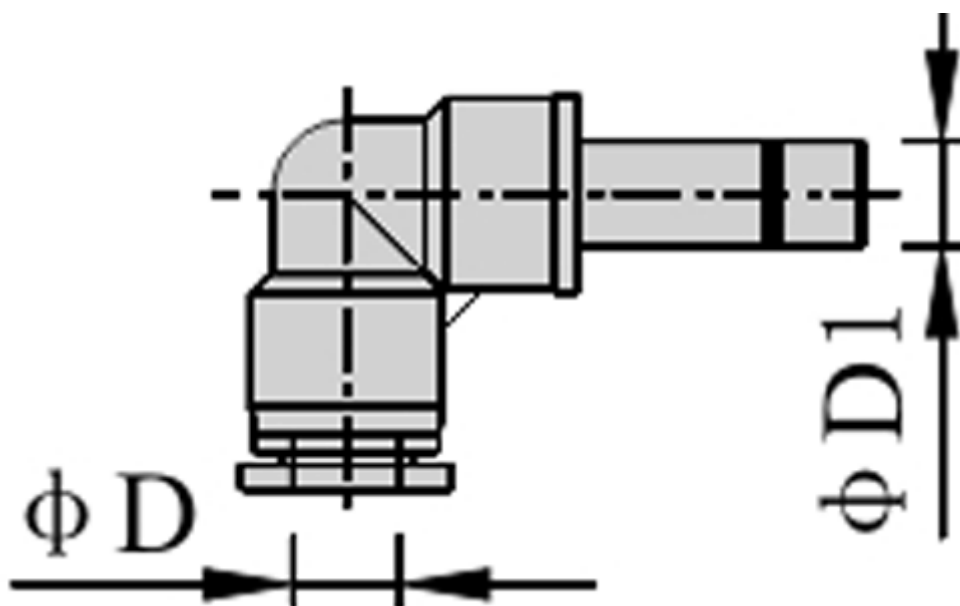

# Data Sheet

Article number: 58EPLJ128

Description: Fitting EPLJ128 angle reduction  
tube diameter 12 - 8

## Measures

D = 12

D1 = 8